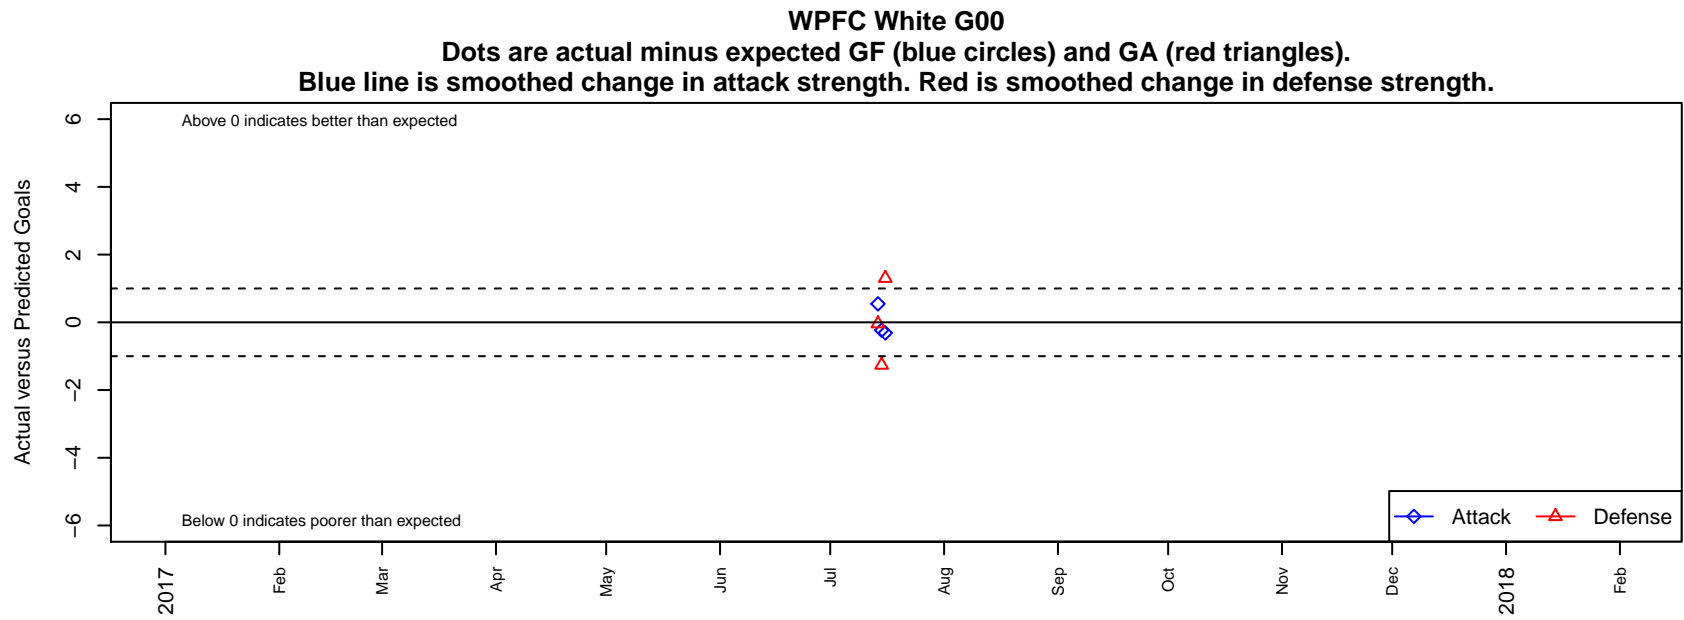

WPFC White G00

Washington Premier FC
Tacoma, WA
G00 total strength=1236
attack=3.08 defense=6.68

alt names used:
WPFC G00 WHITE (WA)

Venues played:
2017 Nike Crossfire Challenge Gold Group U18

date	home		away		venue	pred.home	pred.away
2017-07-16	GS Surf B G00	1	WPFC White G00	0	2017 Nike Crossfire Challenge Gold Group	2.30	0.31
2017-07-15	Breakers Black Croft G00	4	WPFC White G00	0	2017 Nike Crossfire Challenge Gold Group	2.74	0.23
2017-07-14	WPFC White G00	1	Calgary West Chelsea G00	1	2017 Nike Crossfire Challenge Gold Group	0.45	0.96